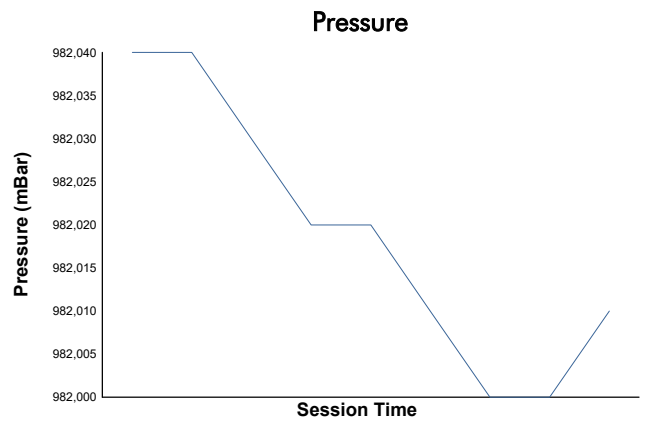

Hydro X-Prix R04

Extreme E

Redemption Race

Weather Report

Track Status: **DRY**

PART OF THE TEAM