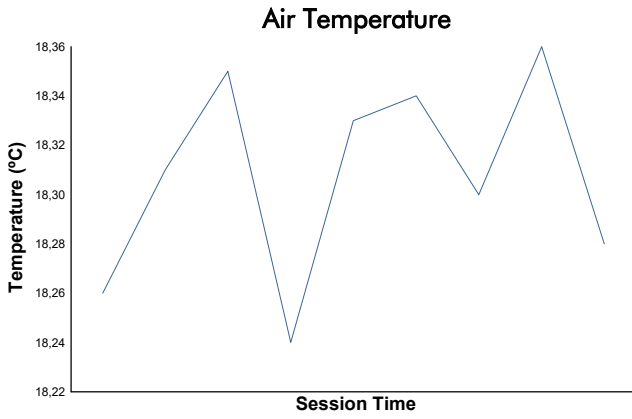

Hydro X-Prix R04

Extreme E

Redemption Race

Weather Report

Track Status: **DRY**

PART OF THE TEAM