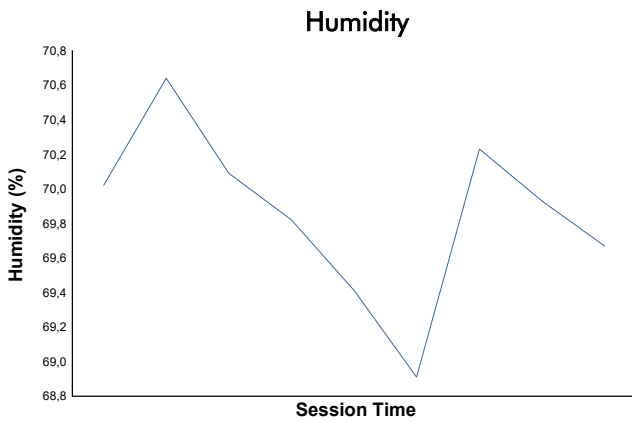

Hydro X-Prix R04

Extreme E

Redemption Race

Weather Report

Track Status: **DRY**

PART OF THE TEAM