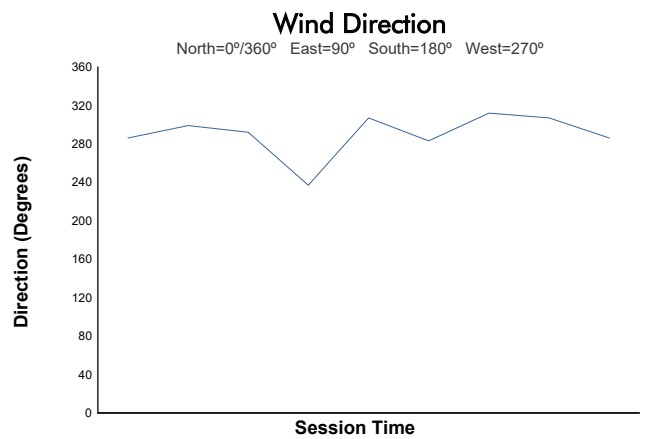

Hydro X-Prix R04

Extreme E

Redemption Race

Weather Report

Track Status: **DRY**

PART OF THE TEAM