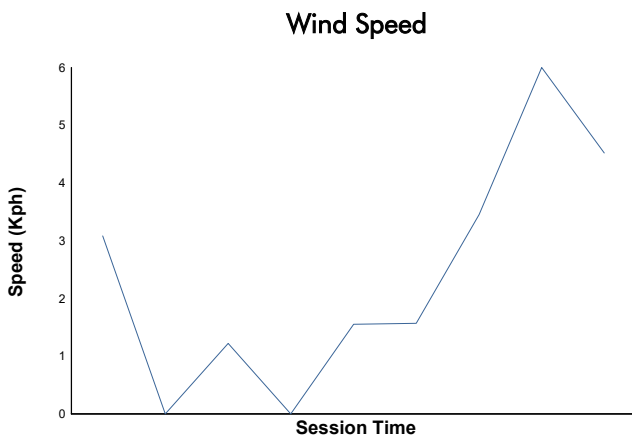

Hydro X-Prix R04

Extreme E

Redemption Race

Weather Report

Track Status: **DRY**

PART OF THE TEAM