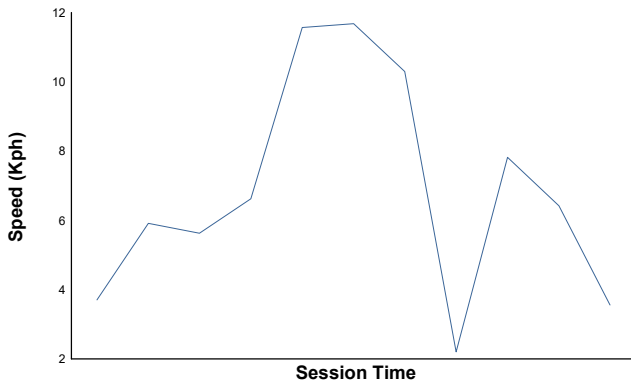

Desert X-Prix R02

Extreme E

Qualifying Round 2 - Heat 2

Weather Report

Air Temperature

Humidity

Pressure

Wind Speed