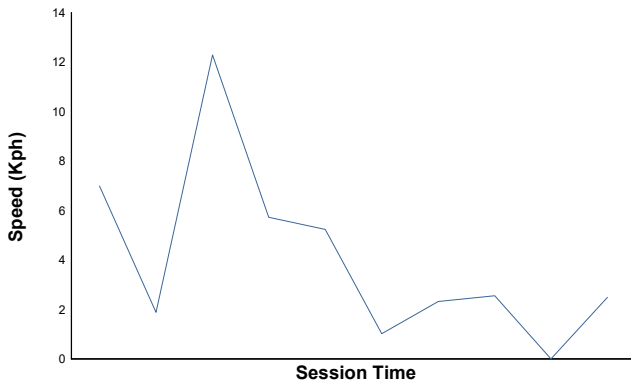

Wind Direction

Track Status: **DRY**

PART OF THE TEAM