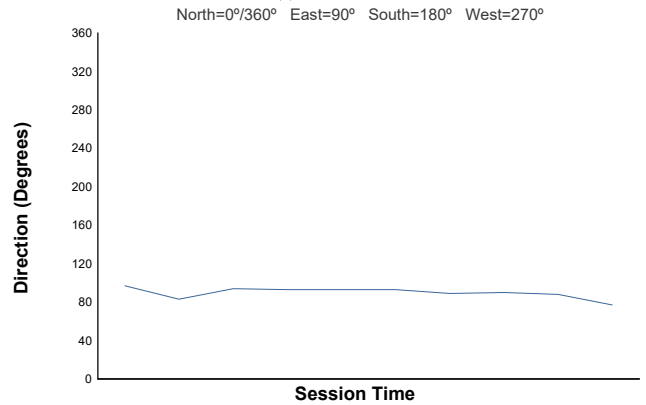

Wind Direction

Track Status: **DRY**

PART OF THE TEAM