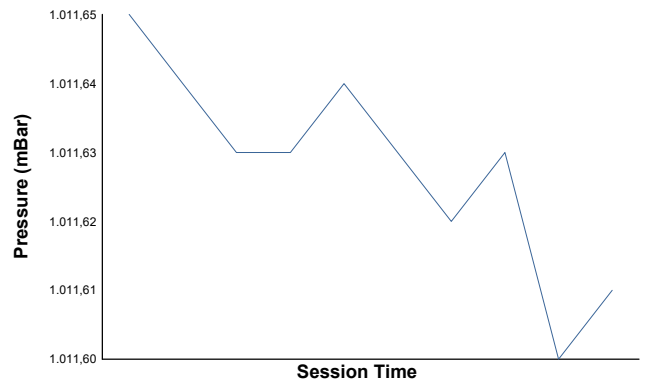

Island X-Prix R08

Extreme-E

Redemption Race

Weather Report

Air Temperature

Humidity

Pressure

Wind Speed