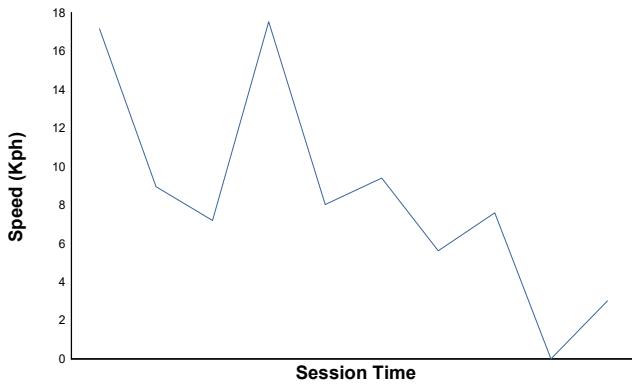

Island X-Prix R08

Extreme-E

Redemption Race

Weather Report

Air Temperature

Humidity

Pressure

Wind Speed