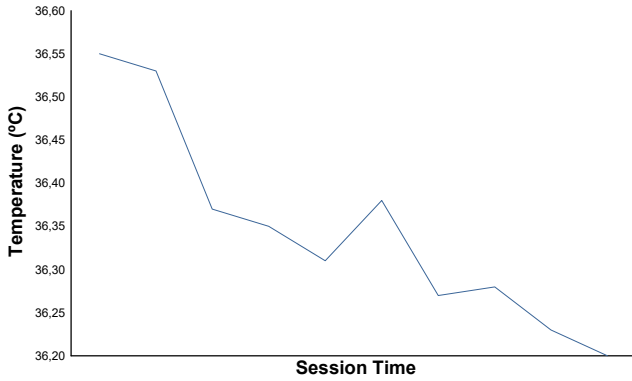

Island X-Prix R08

Extreme-E

Redemption Race

Weather Report

Air Temperature

Humidity

Pressure

Wind Speed