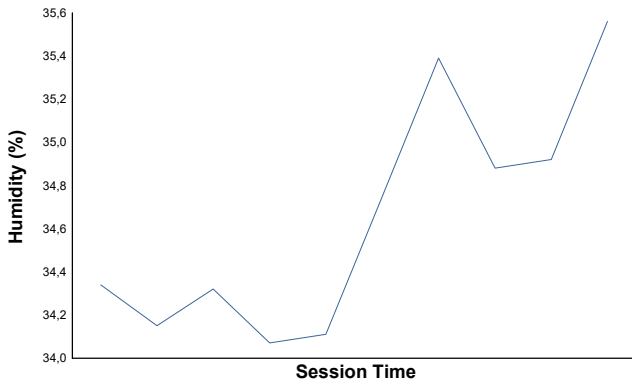

Island X-Prix R08

Extreme-E

Redemption Race

Weather Report

Air Temperature

Humidity

Pressure

Wind Speed