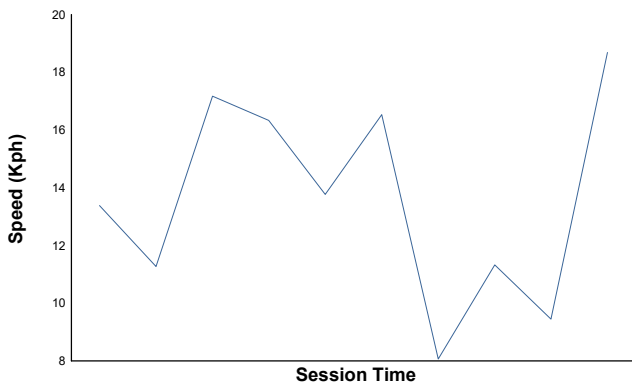

Island X-Prix R08

Extreme-E

Qualifying Round 1 - Heat 2

Weather Report

Air Temperature

Humidity

Pressure

Wind Speed