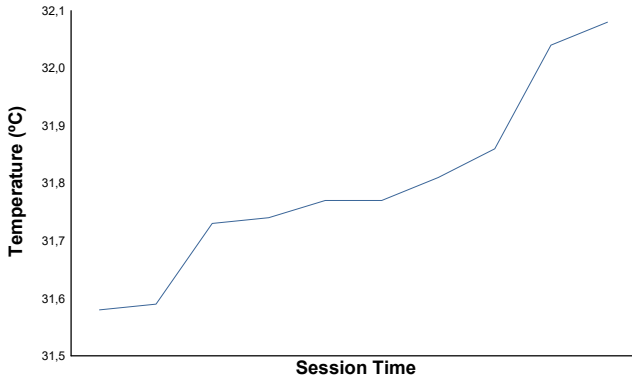

Island X-Prix R08

Extreme-E

Qualifying Round 1 - Heat 2

Weather Report

Air Temperature

Humidity

Pressure

Wind Speed