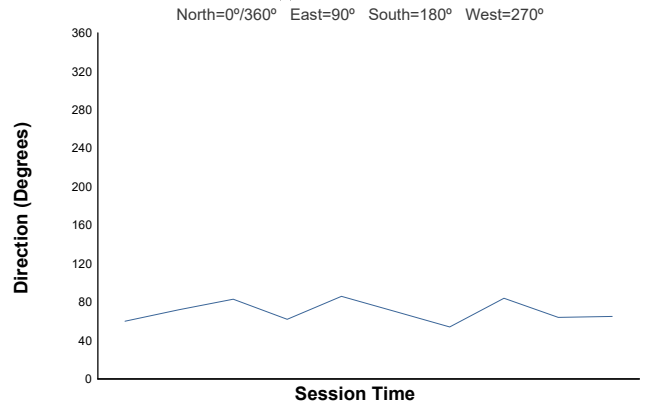

Wind Direction

Track Status: **DRY**

PART OF THE TEAM