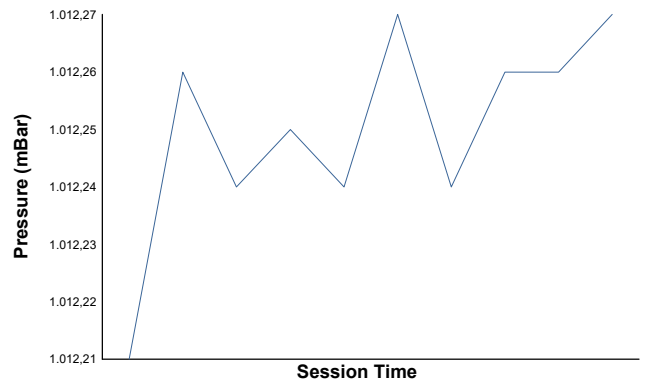

Island X-Prix R08

Extreme-E

Qualifying Round 1 - Heat 2

Weather Report

Air Temperature

Humidity

Pressure

Wind Speed