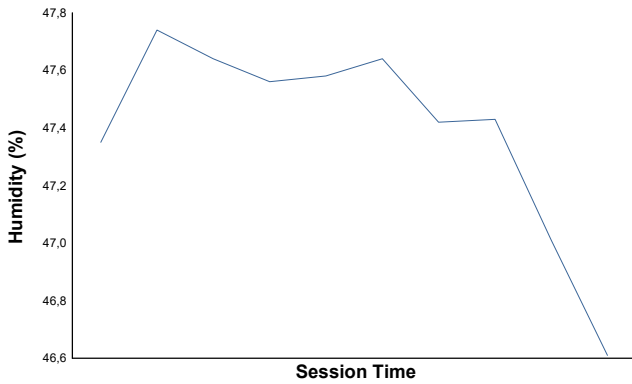

Island X-Prix R08

Extreme-E

Qualifying Round 1 - Heat 2

Weather Report

Air Temperature

Humidity

Pressure

Wind Speed