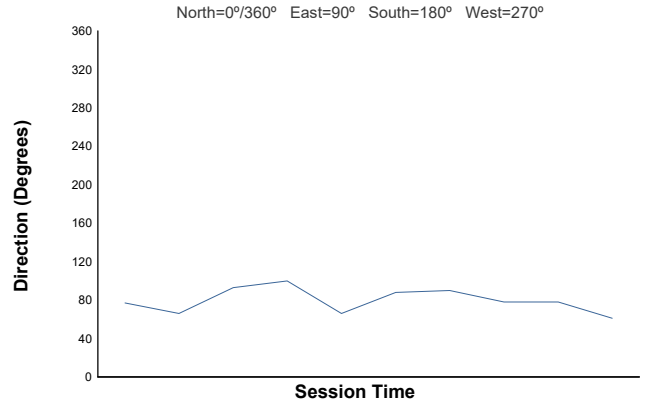

Island X-Prix R08
 Extreme-E
 Qualifying Round 1 - Heat 1
 Weather Report

Air Temperature

Humidity

Pressure

Wind Speed

Wind Direction

Track Status: **DRY**

PART OF THE TEAM