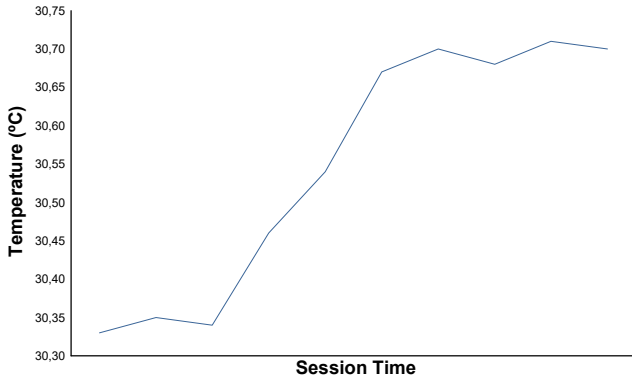

Island X-Prix R08
 Extreme-E
 Qualifying Round 1 - Heat 1
 Weather Report

Air Temperature

Humidity

Pressure

Wind Speed

Wind Direction

Track Status: **DRY**

PART OF THE TEAM