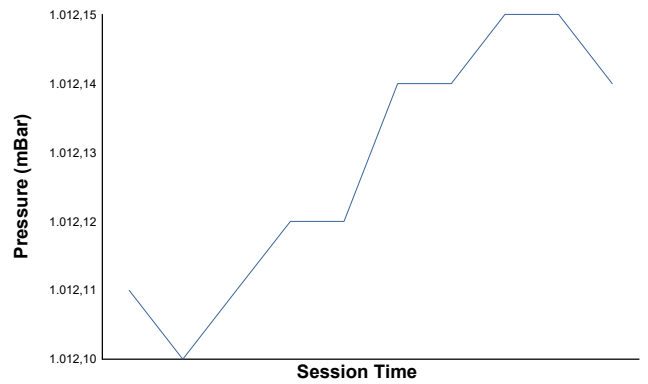

Island X-Prix R08
 Extreme-E
 Qualifying Round 1 - Heat 1
 Weather Report

Air Temperature

Humidity

Pressure

Wind Speed

Wind Direction

Track Status: **DRY**

PART OF THE TEAM