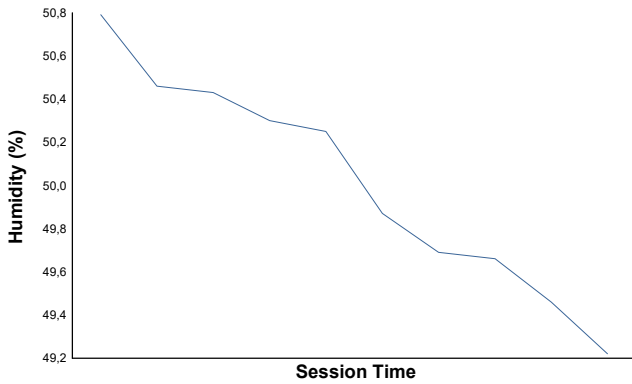

Island X-Prix R08
 Extreme-E
 Qualifying Round 1 - Heat 1
 Weather Report

Air Temperature

Humidity

Pressure

Wind Speed

Wind Direction

Track Status: **DRY**

PART OF THE TEAM