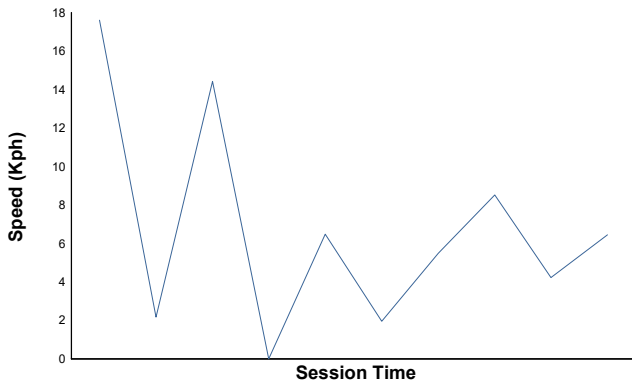

Island X-Prix R08
 Extreme-E
 Qualifying Round 1 - Heat 1
 Weather Report

Air Temperature

Humidity

Pressure

Wind Speed

Wind Direction

Track Status: **DRY**

PART OF THE TEAM